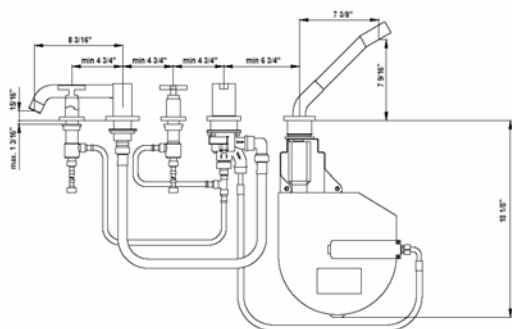

KWC ROMAN TUB ROUGH-IN

Model number:
Z.535.391.931

Roman tub rough-in

Available in:
[931] Raw brass

Features:

- 5-hole two handle with diverter
- Flow rate: 12 gpm @ 60 psi (spout)
2.5 gpm @ 80 psi (hand shower)

Trim sold separately